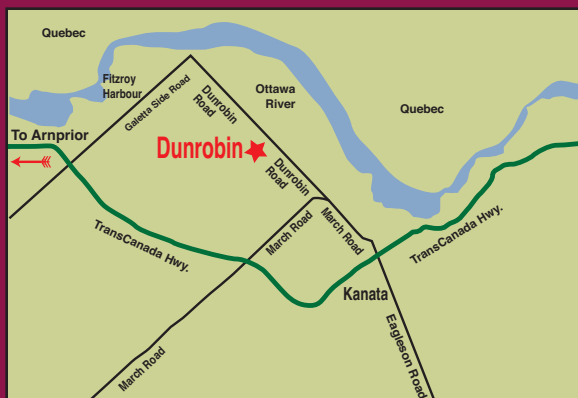

TICKETS:

Families (3+):
$20.00 in Advance/
$25.00 at the Gate

Singles:
$8.00 in Advance/
$10.00 at the Gate

Seniors: $7.50

Groups (10+): $7.50 ea.

SPONSORS:

Reach The Peak:

Carlson Wagonlit
555 Legget Drive
Kanata, ON

Comfort Insulation

37 Capital Drive
Nepean, ON

Climber:

Jask Salon and Day Spa
Goulbourn Sanitation

Millennium Camp:

Corporate Printing
Runamok Party Rentals
National Arts Centre
THE WORKS
JMA Planners
Web Unblocked
Bushtukah
The Dunrobin Community Association

Food Vendors:

Hy's Steakhouse
Café Deluxe
Sammy's Pizza
Heart & Soul Café
Lady Di's Fries

For more information call: **613-720-4599** or visit www.gigiclimbskili.com

Dunrobin Community Centre: 1151 Thomas A. Dolan Parkway RR 2, Dunrobin, ON K0A 1T0

HOSTED BY: "GIGI CLIMBS KILI FOR FAMILY" FUNDRAISING TEAM